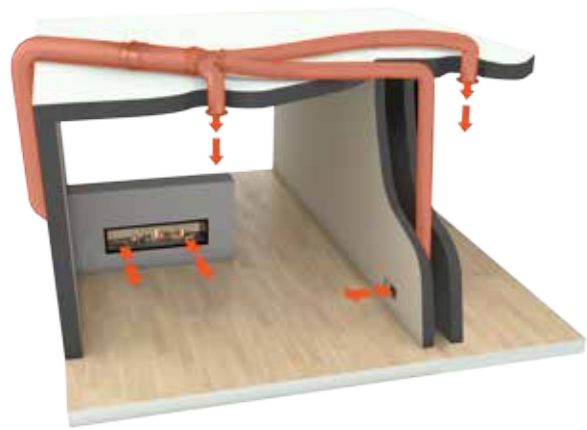

A unique feature of Escea fireplaces is Powered Flue technology. This innovation gives you the flexibility to put the fireplaces wherever you like, without the need for cavities or even walls to install. Another benefit of Power Flue is joinery-friendly Zero Clearance installation. The key is the fan-forced airflow, which allows you to install the flues in any direction, making even the most complex flue run possible.

Available on all indoor fireplaces.

Through-roof

Through-wall

Through-floor

Between-floors

Features

Continued ...

Multiroom Heat Ducting

Multiroom, Escea's Heat Ducting Technology, captures up to 90% of the available heat and carries it throughout the house via ceiling and floor vents. The ducting technology allows you to provide heat to more than one room in your home.