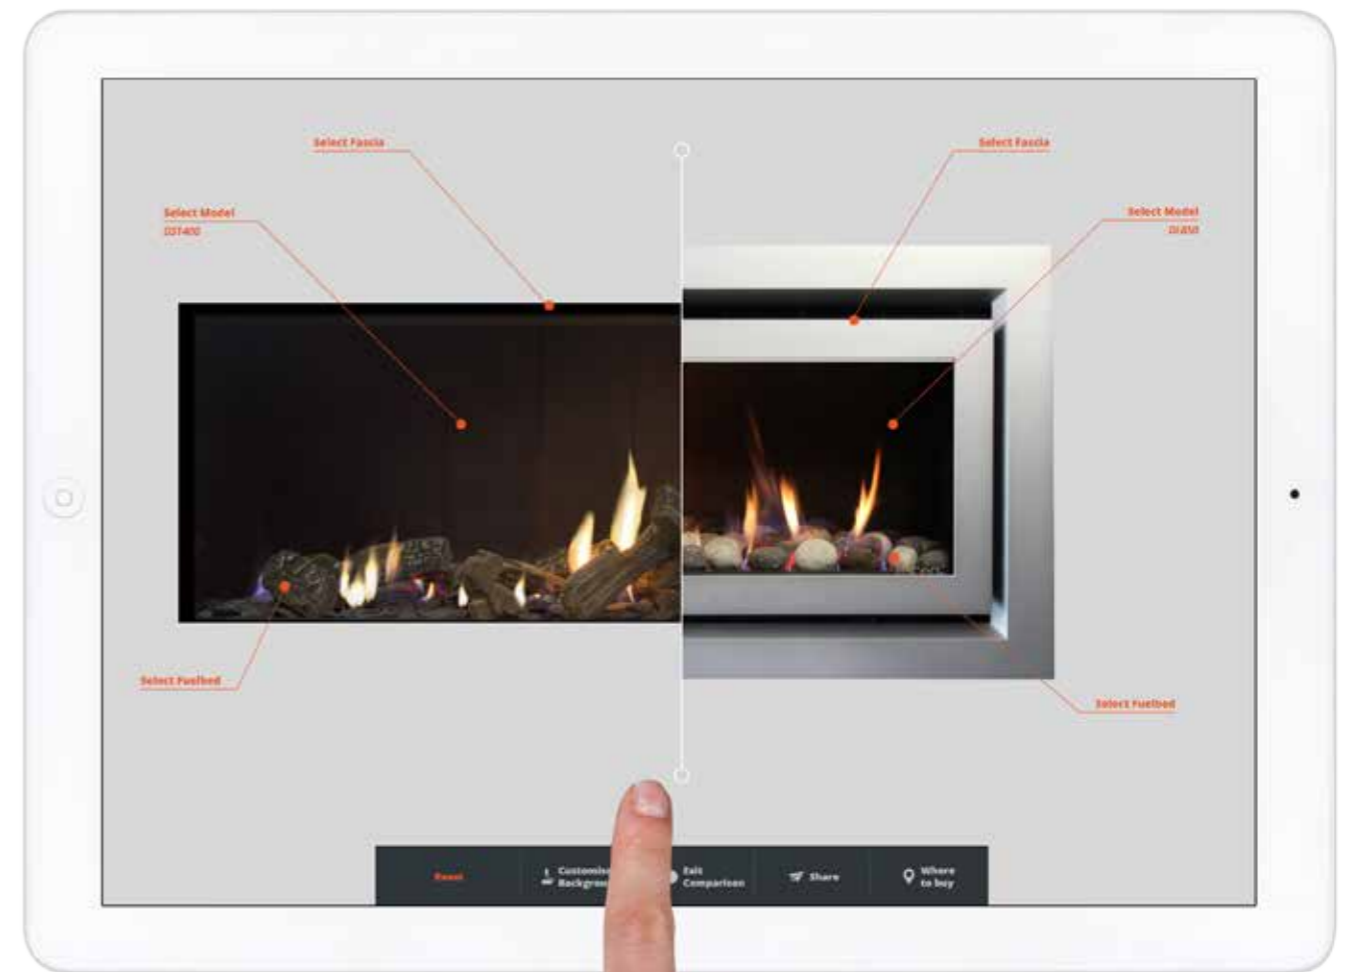

Design your fireplace

Undecided on which fascia or fuel bed suits your home?
Escea's Design Your Fire lets you try on and compare the different fireplace, fascia, fuel bed and wall combinations.

escea.com/designyourfire