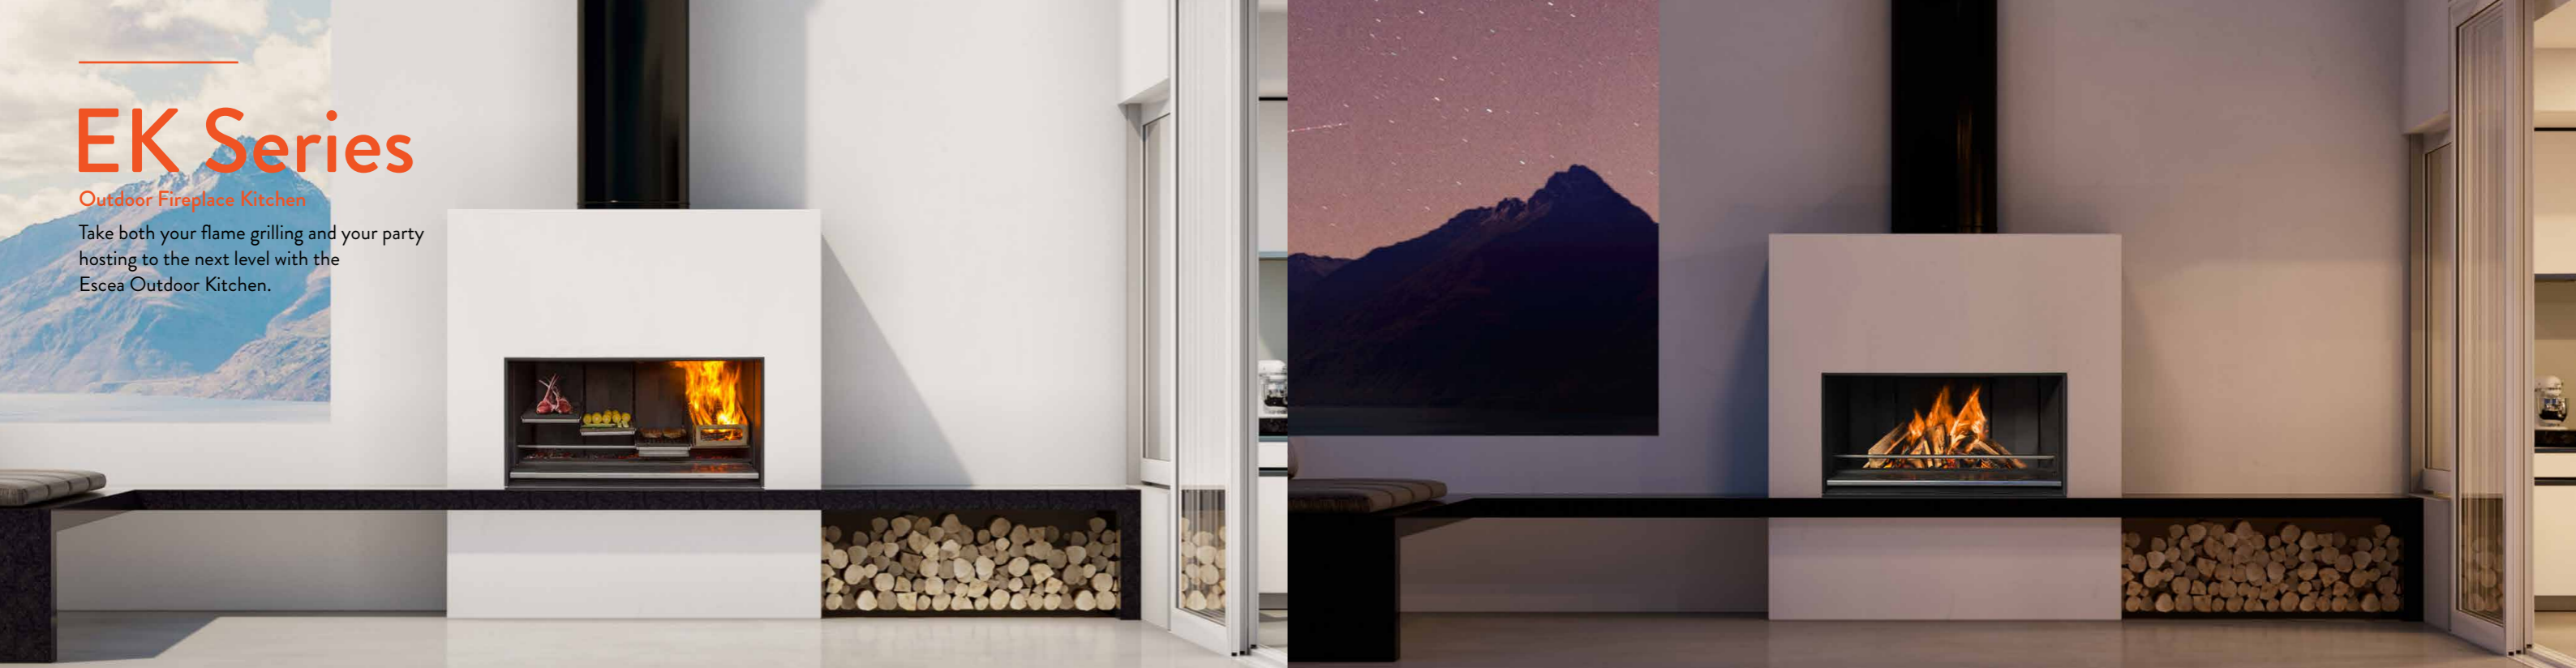

EK Series

Outdoor Fireplace Kitchen

Take both your flame grilling and your party hosting to the next level with the Escea Outdoor Kitchen.

EK950

Approx appliance size (mm)
997w x 1543h x 655d

Viewable Fire Area (mm)
948w x 666h

Flue Size
Single Flue - 550mm

Features

3 Adjustable Height Cooking Bays
Fireplace & Cooking Mode
Hideaway Draw
4mm Steel Construction

Accessories

Cooking Grills
Ember Generator
Grill Plate
4 Hanging Hooks
Fire Spear

EK1250

Approx appliance size (mm)
1296w x 1543h x 655d

Viewable Fire Area (mm)
1247w x 666h

Flue Size
Single Flue - 550mm

Features

4 Adjustable Height Cooking Bays
Fireplace & Cooking Mode
Hideaway Draw
4mm Steel Construction

Accessories

Cooking Grills
Ember Generator
Grill Plate
4 Hanging Hooks
Fire Spear

EK1550

Approx appliance size (mm)
1596w x 1543h x 655d

Viewable Fire Area (mm)
1547w x 666h

Flue Size
Double Flue - 450mm

Features

5 Adjustable Height Cooking Bays
Fireplace & Cooking Mode
Hideaway Draw
4mm Steel Construction

Accessories

Cooking Grills
Ember Generator
Grill Plate
4 Hanging Hooks
Fire Spear

The ultimate outdoor cooking fire.

The EK Series Outdoor Fireplace Kitchen comes equipped with everything you need to achieve a smoky meat lover's feast - an Ember Generator, 13-point adjustable cooking plates, grills and meat hooks. Best of all, once the flame cooking is done, it all hides underneath a stainless steel draw. Leaving you with a roaring outdoor fireplace to relax in front of into the small hours.