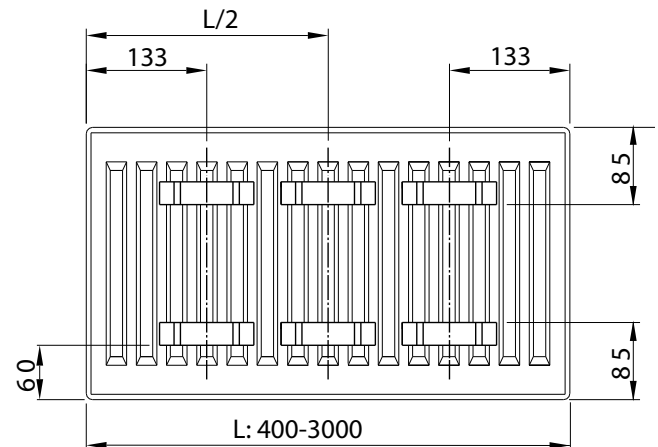

**10 YEAR*
WARRANTY**

FINISHES

High gloss white, unique finish both scratch and corrosion resistant

COLOUR

Standard white - RAL 9016

MEASUREMENTS

Heights from 200mm to 900mm
Lengths from 1000mm to 3000mm
Depth of 102mm

Part Number	Height	Length	kW Output
SP22 200X1000	200	1000	0.764
SP22 200X1400	200	1400	1.069
SP22 200X1800	200	1800	1.375
SP22 200X2400	200	2400	1.833
SP22 300X1000	300	1000	1.177
SP22 300X1400	300	1400	1.647
SP22 300X1800	300	1800	2.118
SP22 300X2400	300	2400	2.824
SP22 600X 400	600	400	0.832
SP22 600X 500	600	500	1.039
SP22 600X 600	600	600	1.247
SP22 600X 700	600	700	1.455
SP22 600X 800	600	800	1.663
SP22 600X 900	600	900	1.871
SP22 600X1000	600	1000	2.079
SP22 600X1100	600	1100	2.287
SP22 600X1200	600	1200	2.495
SP22 600X1400	600	1400	2.91
SP22 600X1600	600	1600	3.326
SP22 600X1800	600	1800	3.742
SP22 600X2000	600	2000	4.158
SP22 600X2200	600	2200	4.573
SP22 600X2400	600	2400	4.989
SP22 600X2600	600	2600	5.405
SP22 600X3000	600	3000	6.236
SP22 900X 600	900	600	1.729
SP22 900X 800	900	800	2.305
SP22 900X1200	900	1200	3.458
SP22 900X2000	900	2000	5.763

200H

300 - 900H

1800 and longer includes center fixing point.