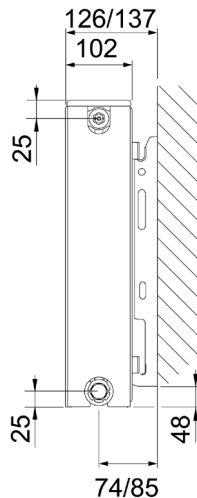

**10 YEAR*
WARRANTY**

FINISHES

High gloss white, unique finish both scratch and corrosion resistant

COLOUR

Standard white - RAL 9016

MEASUREMENTS

Heights from 200mm to 900mm
Lengths from 1000mm to 3000mm
Depth of 102mm

Part Number	Height	Length	kW Output
SP22 200X1000	200	1000	0.764
SP22 200X1400	200	1400	1.069
SP22 200X1800	200	1800	1.375
SP22 200X2400	200	2400	1.833
SP22 300X1000	300	1000	1.177
SP22 300X1400	300	1400	1.647
SP22 300X1800	300	1800	2.118
SP22 300X2400	300	2400	2.824
SP22 600X 400	600	400	0.832
SP22 600X 500	600	500	1.039
SP22 600X 600	600	600	1.247
SP22 600X 700	600	700	1.455
SP22 600X 800	600	800	1.663
SP22 600X 900	600	900	1.871
SP22 600X1000	600	1000	2.079
SP22 600X1100	600	1100	2.287
SP22 600X1200	600	1200	2.495
SP22 600X1400	600	1400	2.91
SP22 600X1600	600	1600	3.326
SP22 600X1800	600	1800	3.742
SP22 600X2000	600	2000	4.158
SP22 600X2200	600	2200	4.573
SP22 600X2400	600	2400	4.989
SP22 600X2600	600	2600	5.405
SP22 600X3000	600	3000	6.236
SP22 900X 600	900	600	1.729
SP22 900X 800	900	800	2.305
SP22 900X1200	900	1200	3.458
SP22 900X2000	900	2000	5.763

200H

300 - 900H

1800 and longer includes center fixing point.