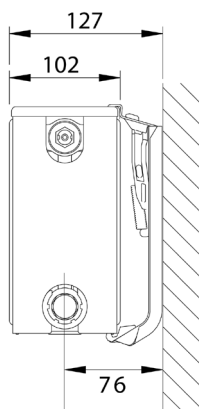

**10 YEAR*
WARRANTY**

FINISHES

High gloss white, unique finish both scratch and corrosion resistant

COLOUR

Standard white - RAL 9016

MEASUREMENTS

Heights from 200mm to 900mm
Lengths from 1000mm to 3000mm
Depth of 102mm

Part Number	Height	Length	kW Output
SP22 200X1000	200	1000	0.764
SP22 200X1400	200	1400	1.069
SP22 200X1800	200	1800	1.375
SP22 200X2400	200	2400	1.833
SP22 300X1000	300	1000	1.177
SP22 300X1400	300	1400	1.647
SP22 300X1800	300	1800	2.118
SP22 300X2400	300	2400	2.824
SP22 600X 400	600	400	0.832
SP22 600X 500	600	500	1.039
SP22 600X 600	600	600	1.247
SP22 600X 700	600	700	1.455
SP22 600X 800	600	800	1.663
SP22 600X 900	600	900	1.871
SP22 600X1000	600	1000	2.079
SP22 600X1100	600	1100	2.287
SP22 600X1200	600	1200	2.495
SP22 600X1400	600	1400	2.91
SP22 600X1600	600	1600	3.326
SP22 600X1800	600	1800	3.742
SP22 600X2000	600	2000	4.158
SP22 600X2200	600	2200	4.573
SP22 600X2400	600	2400	4.989
SP22 600X2600	600	2600	5.405
SP22 600X3000	600	3000	6.236
SP22 900X 600	900	600	1.729
SP22 900X 800	900	800	2.305
SP22 900X1200	900	1200	3.458
SP22 900X2000	900	2000	5.763

200H

300 - 900H

1800 and longer includes center fixing point.